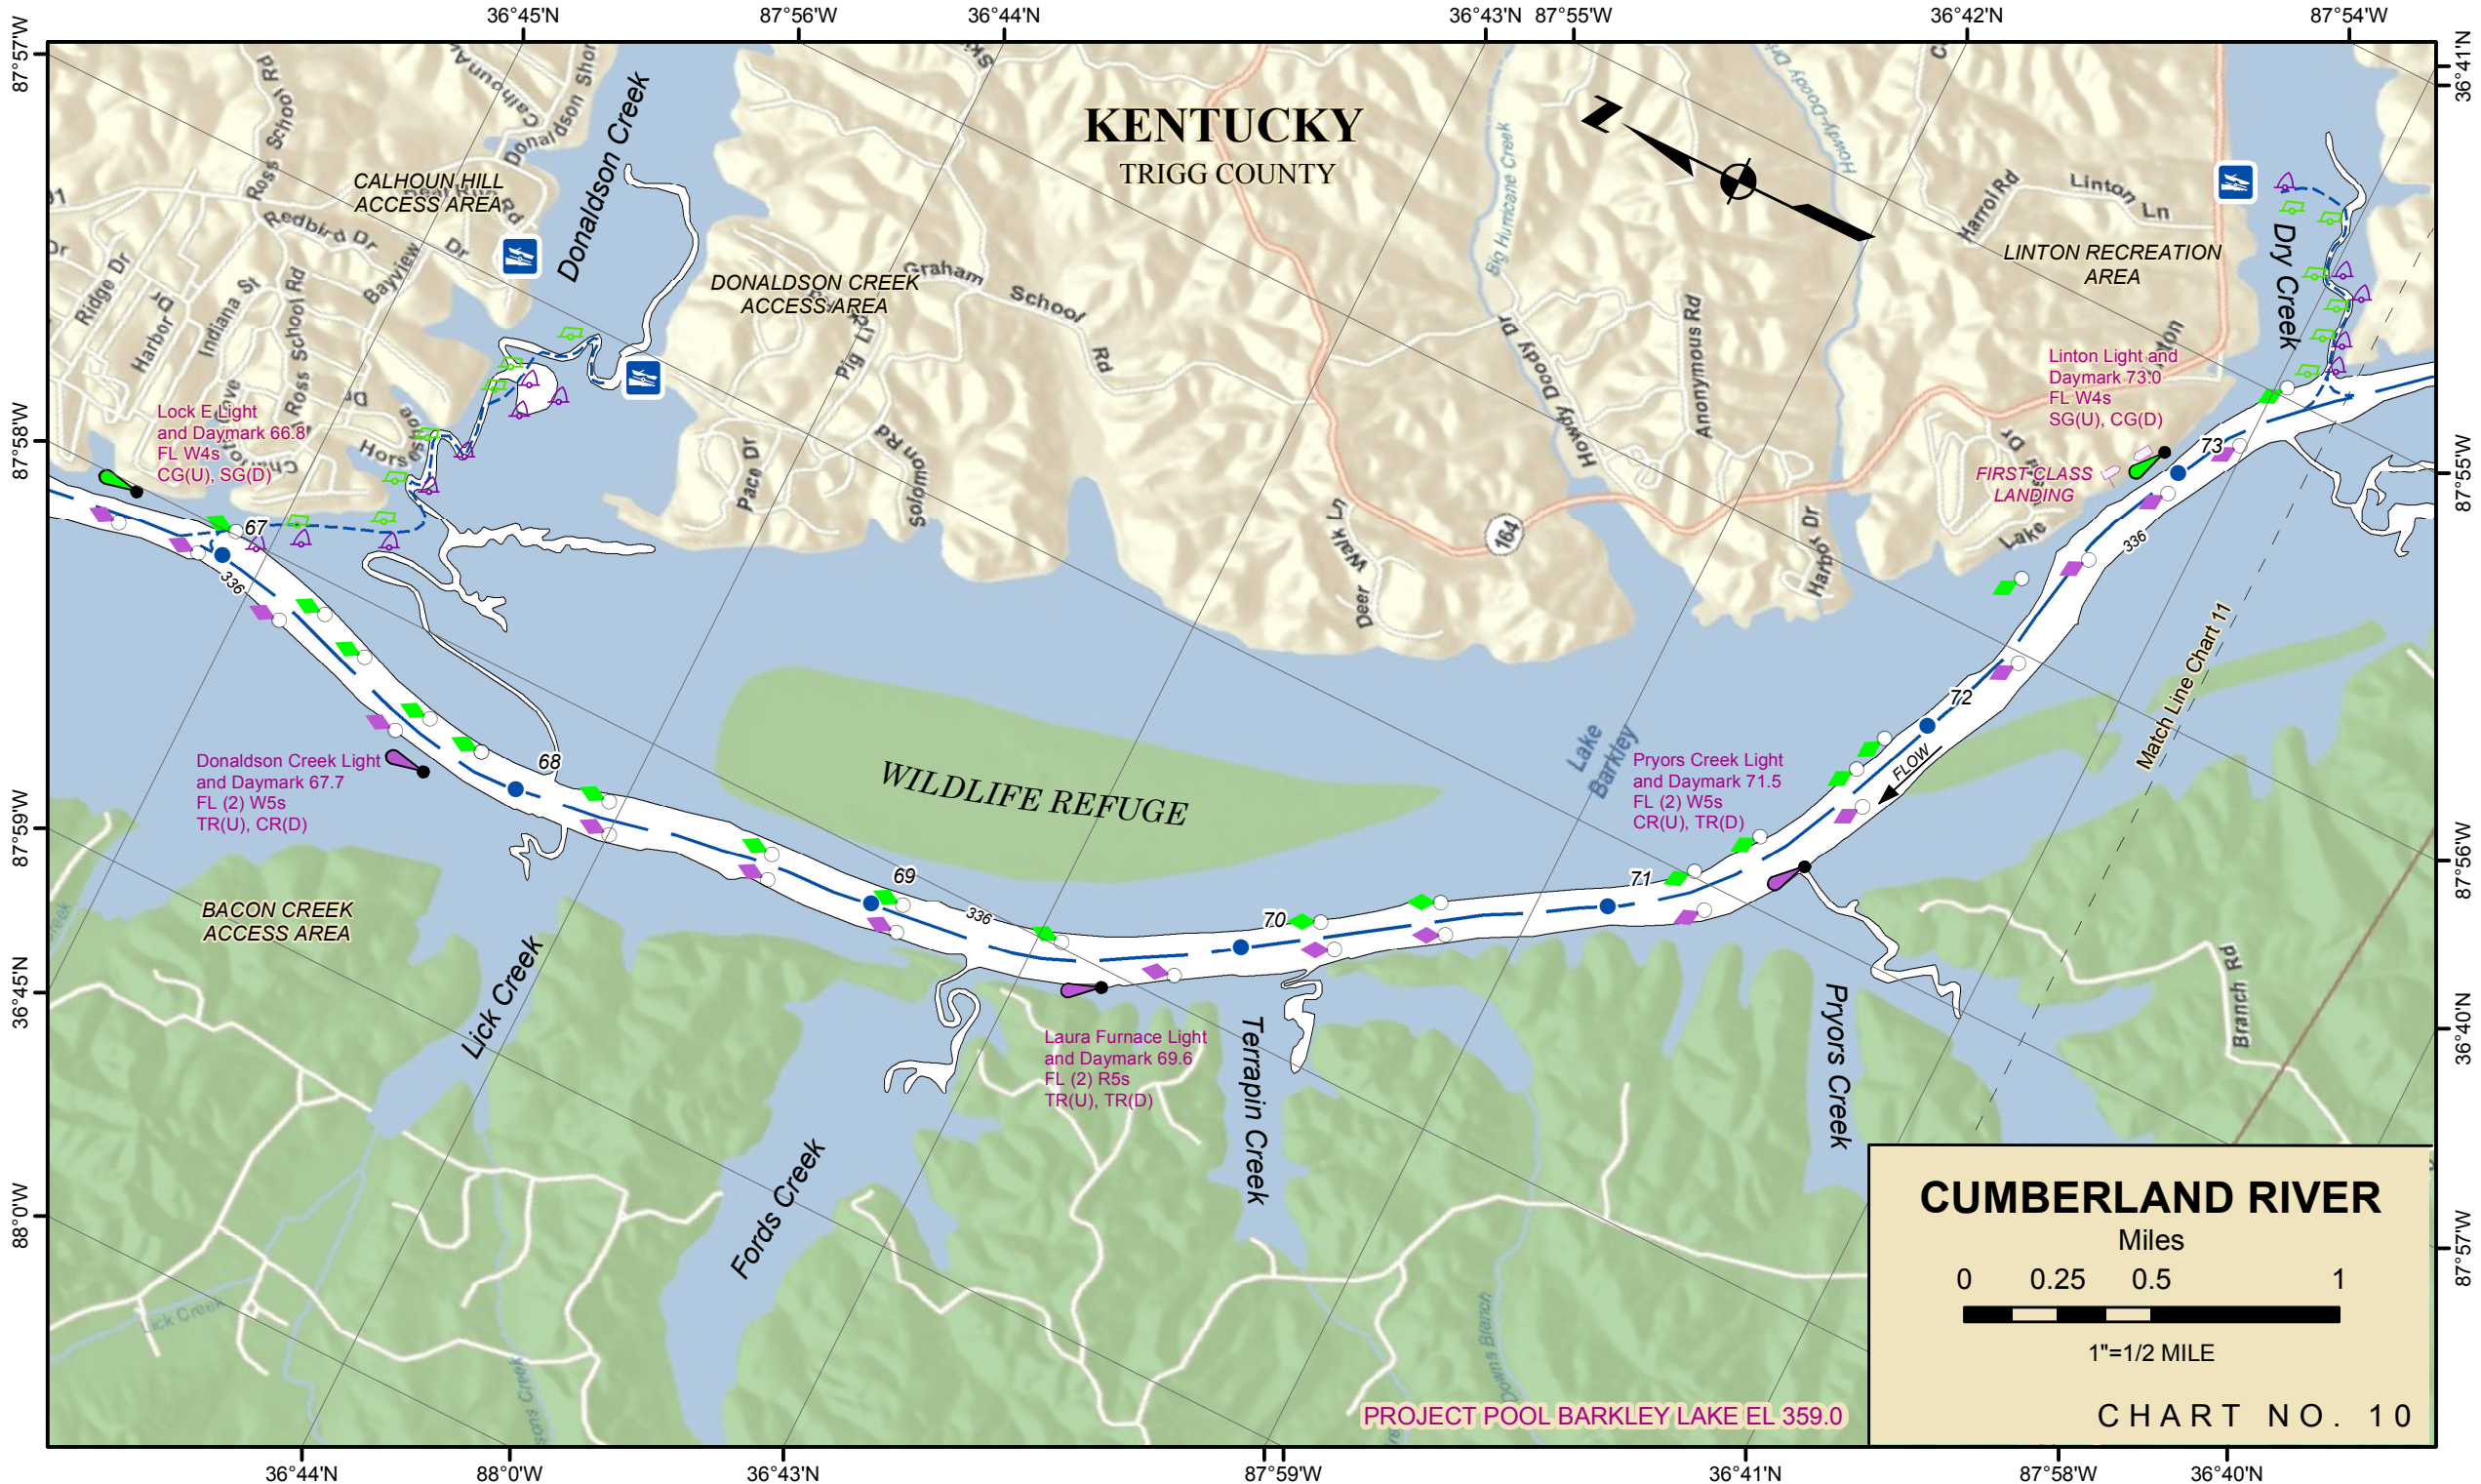

# KENTUCKY

## TRIGG COUNTY

**CUMBERLAND RIVER**  
Miles  
0 0.25 0.5 1  
1"=1/2 MILE  
CHART NO. 10